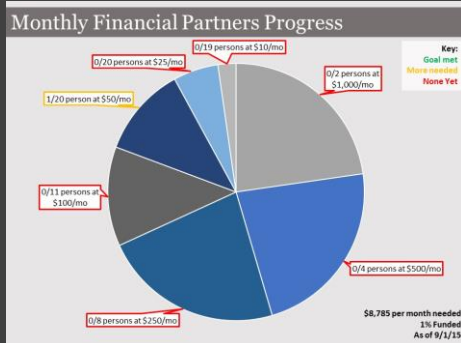

Financial Update

Click the pie charts below to see our financial progress.

Monthly Partners: 1%

One Time Gifts: 1%